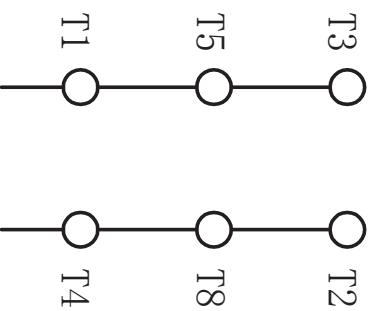

TO REVERSE ROTATION INTERCHANGE T5 & T8

DUAL VOLTAGE CONNECTION

LOW VOLTAGE

LINE CONNECTIONS  
LINE TOGETHER  
T1-T5-T3, T4-T8-T2

HIGH VOLTAGE

LINE CONNECTIONS  
LINE TOGETHER  
T1-T5, T3-T2-T8

T1--BLUE, T2--WHITE, T3--ORANGE, T4--YELLOW, T5--BLACK, T8--RED