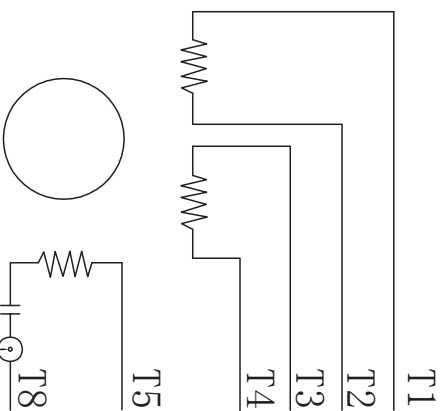

TO REVERSE ROTATION INTERCHANGE T5 & T8

DUAL VOLTAGE CONNECTION

LOW VOLTAGE

LINE CONNECTIONS  
LINE TOGETHER  
T1-T5-T3, T4-T8-T2

HIGH VOLTAGE

LINE CONNECTIONS  
LINE TOGETHER  
T1-T5, T3-T2-T8

T1--BLUE, T2--WHITE, T3--ORANGE, T4--YELLOW, T5--BLACK, T8--RED