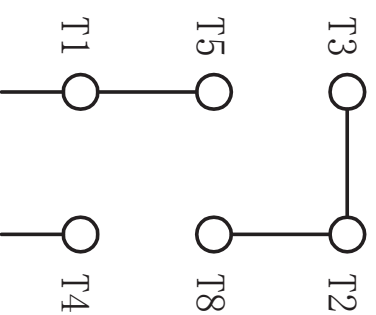

TO REVERSE ROTATION INTERCHANGE T5 & T8

DUAL VOLTAGE CONNECTION

LOW VOLTAGE

LINE CONNECTIONS  
LINE TOGETHER  
T1-T5-T3, T4-T8-T2

HIGH VOLTAGE

LINE CONNECTIONS  
LINE TOGETHER  
T1-T5, T3-T2-T8

T1--BLUE, T2--WHITE, T3--ORANGE, T4--YELLOW, T5--BLACK, T8--RED