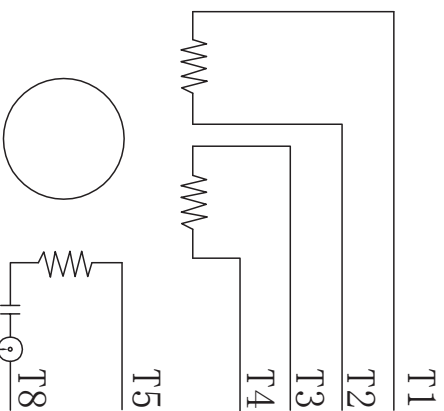

TO REVERSE ROTATION INTERCHANGE T5 & T8

DUAL VOLTAGE CONNECTION

LOW VOLTAGE

LINE CONNECTIONS
LINE TOGETHER
T1-T5-T3 T4-T8-T2

HIGH VOLTAGE

LINE CONNECTIONS
LINE TOGETHER
T4-T5, T3-T2-T8

T1--BLUE, T2--WHITE, T3--ORANGE, T4--YELLOW, T5--BLACK, T8--RED