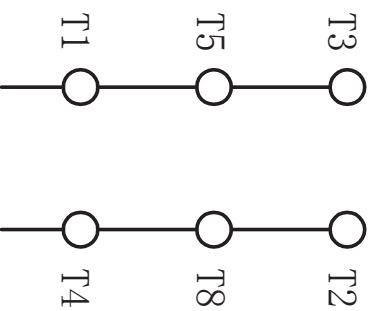

TO REVERSE ROTATION INTERCHANGE T5 & T8

DUAL VOLTAGE CONNECTION

LOW VOLTAGE

LINE CONNECTIONS
LINE TOGETHER
T1-T5-T3 T4-T8-T2

HIGH VOLTAGE

LINE CONNECTIONS
LINE TOGETHER
T4-T5, T3-T2-T8

T1--BLUE, T2--WHITE, T3--ORANGE, T4--YELLOW, T5--BLACK, T8--RED