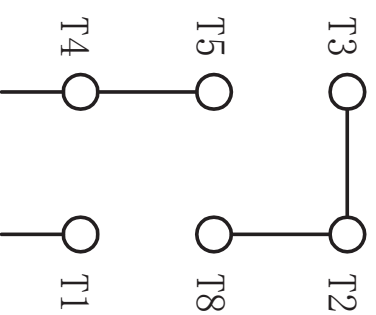

TO REVERSE ROTATION INTERCHANGE T5 & T8

DUAL VOLTAGE CONNECTION

LOW VOLTAGE

LINE CONNECTIONS
LINE TOGETHER
T1-T5-T3 T4-T8-T2

HIGH VOLTAGE

LINE CONNECTIONS
LINE TOGETHER
T4-T5, T3-T2-T8

T1--BLUE, T2--WHITE, T3--ORANGE, T4--YELLOW, T5--BLACK, T8--RED