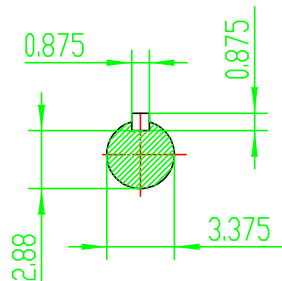

NAMEPLATE

**BROOK
CROMPTON**

BROOK CROMPTON				NEMA TEFC 447-449T			
				ND	1HMY.010.T125		
Design		Standard		STEP MARK	1:4.5	SORT	Cast iron Motor
Checker		Allow					
Auditing		Date					