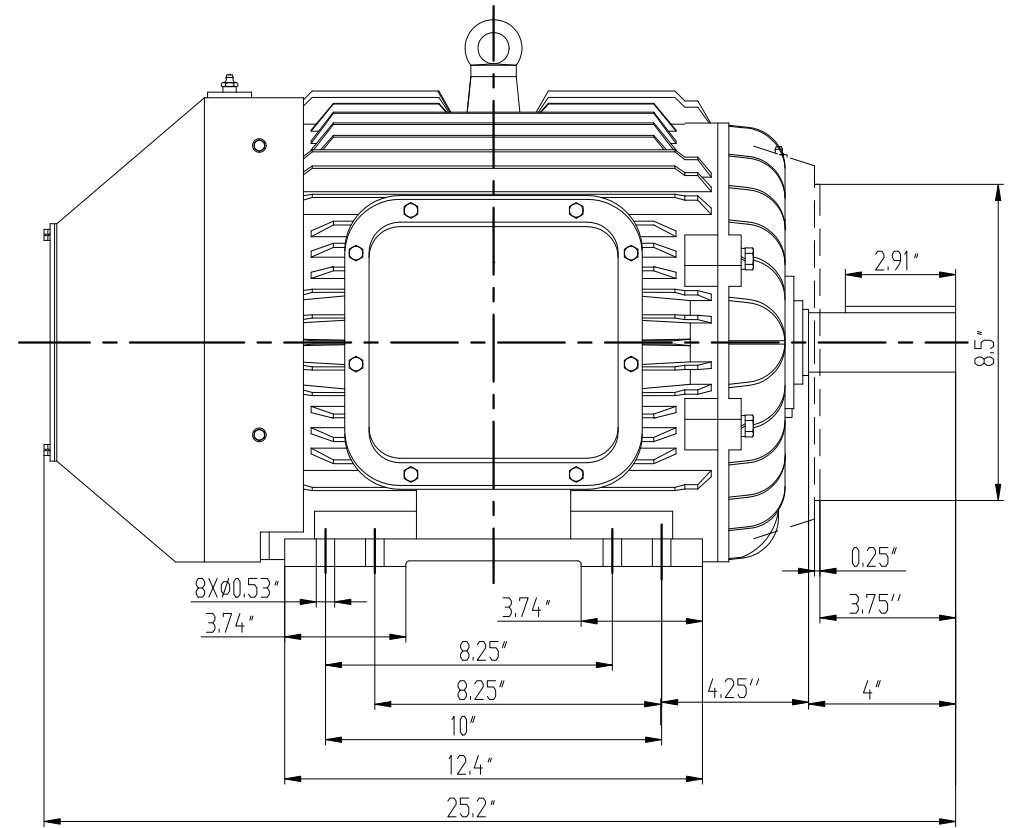

1AP.050.0554.1-8WX

MODEL
NSHE254T/TC-2 15HP
NSHE256T/TC-2 20HP
NSHE254T/TC-4 15HP
NEHE256T/TC-4 20HP
NSHE254T/TC-6 7.5HP
NSHE256T/TC-6 10HP
NSHE254T/TC-8 5HP
NSHE256T/TC-8 7.5HP

				NSHE250 MOTOR		1AP.050.0554.1-8WX	
LET. REVISION				BY	DATE	WEIGHT	SCALE
DESIGN				REN XIADHUA			1:1
REVIEW				XIE XIADLONG			
APPROVE				YU JIABIN			
DATE				20170522			
				F-1		 Keeping Industry Turning	