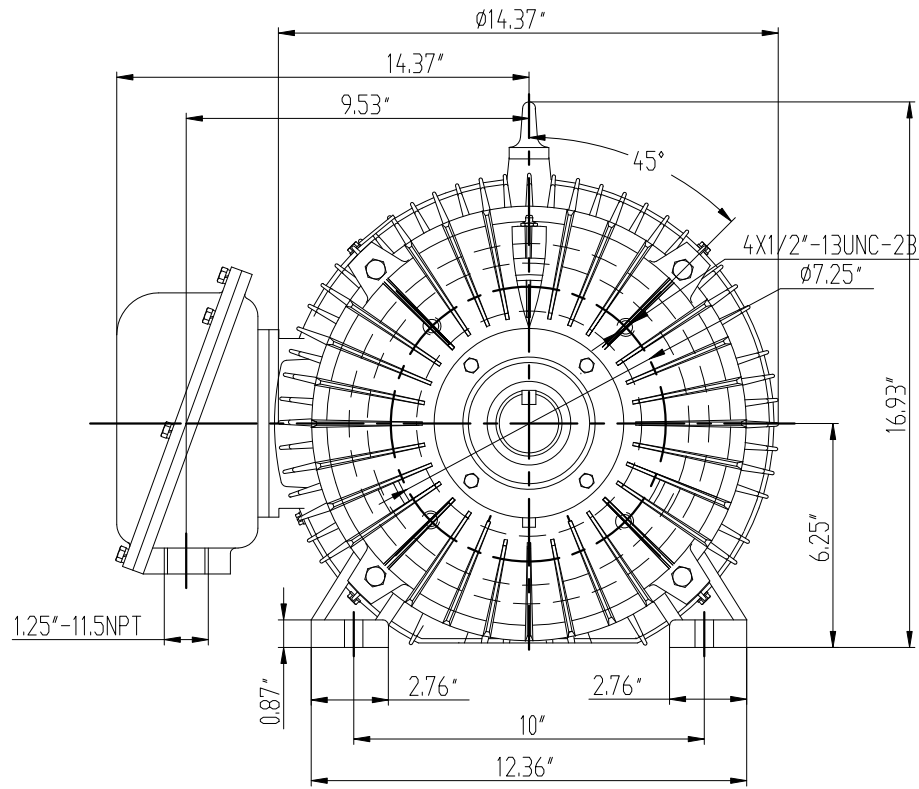

1AP.050.0554.1-8WX

MODEL
NSHE254T/TC-2 15HP
NSHE256T/TC-2 20HP
NSHE254T/TC-4 15HP
NEHE256T/TC-4 20HP
NSHE254T/TC-6 7.5HP
NSHE256T/TC-6 10HP
NSHE254T/TC-8 5HP
NSHE256T/TC-8 7.5HP

				NSHE250 MOTOR		1AP.050.0554.1-8WX	
LET. REVISION				BY	DATE	WEIGHT	SCALE
DESIGN				REN XIADHUA			1:1
REVIEW				XIE XIADLONG			
APPROVE				YU JIABIN			
DATE				20170522			
				F-1		 Keeping Industry Turning	