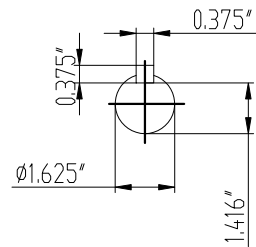

1AP.050.0554.1-8WX

MODEL
NSHE254T/TC-2 15HP
NSHE256T/TC-2 20HP
NSHE254T/TC-4 15HP
NEHE256T/TC-4 20HP
NSHE254T/TC-6 7.5HP
NSHE256T/TC-6 10HP
NSHE254T/TC-8 5HP
NSHE256T/TC-8 7.5HP

				NSHE250 MOTOR		1AP.050.0554.1-8WX	
LET. REVISION				BY	DATE	WEIGHT	SCALE
DESIGN				REN XIADHUA			1:1
REVIEW				XIE XIADLONG			
APPROVE				YU JIABIN			
DATE				20170522			
				F-1		 Keeping Industry Turning	